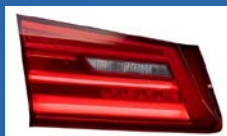

TAIL LIGHT BMW G30

63 21 7 376 463 left

63 21 7 376 464 right

63 21 7 376 473 left

63 21 7 376 474 right

HEAD LAMPS MADE BY ZKW®

It all starts with an idea

Lighting streets and increasing safety:

Headlamps by ZKW are innovations come to life, with exciting design.

Example given for BMW 5series (G30):

63 11 7 214 955 (1039.305.A000) left

63 11 7 214 956 (1039.306.A000) right

BI LED adaptive / dynamic front light system